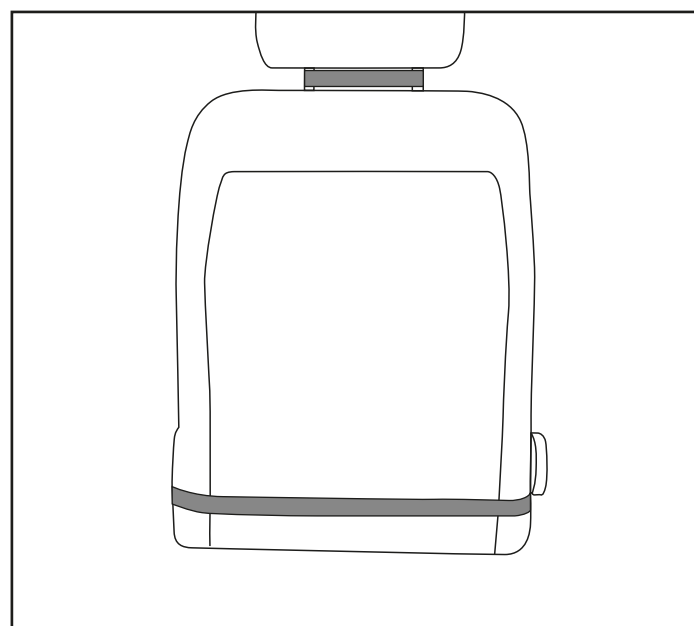

(DE) (AT) (CH) AUTOSITZAUFLEGER „SPEED“

Sicherheitshinweise

⚠ GEFAHR! Vergewissern Sie sich, dass die Autositzauflage ordnungsgemäß montiert worden ist und während der Fahrt nicht verrutschen kann. Ein Verrutschen kann zu Unfällen und Verletzungen führen.

⚠ ACHTUNG! BRANDGEFAHR! Achten Sie darauf, dass die Autositzauflage nicht mit Feuer, Zigarettenanzündern etc. in Berührung kommt.

Entsorgung

♻ Das Verpackungsmaterial besteht ausschließlich aus wiederverwertbaren Stoffen, die Sie über Ihre örtlichen Müllsammelsysteme entsorgen können.

Fragen Sie Ihren örtlichen Entsorgungsfachbetrieb, wenn Sie weitere Einzelheiten über die korrekte Entsorgung Ihres Produktes benötigen.

IAN 97768
OWIM GmbH & Co. KG
Stiftsbergstraße 1
D-74167 Neckarsulm

Model No.: Z31404A / Z31404C / Z31404D
Version: 03/2014

420 mm