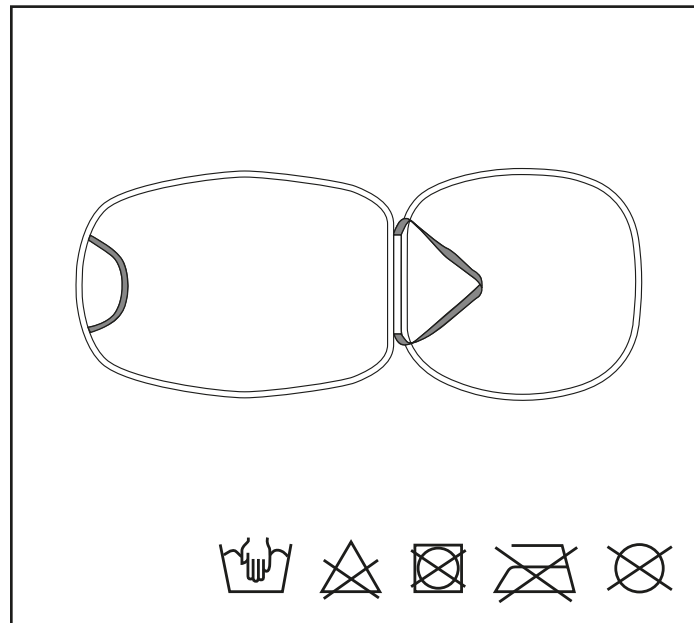

# 97768 CB3 Back side manual Size: 420 x 290 mm

290 mm